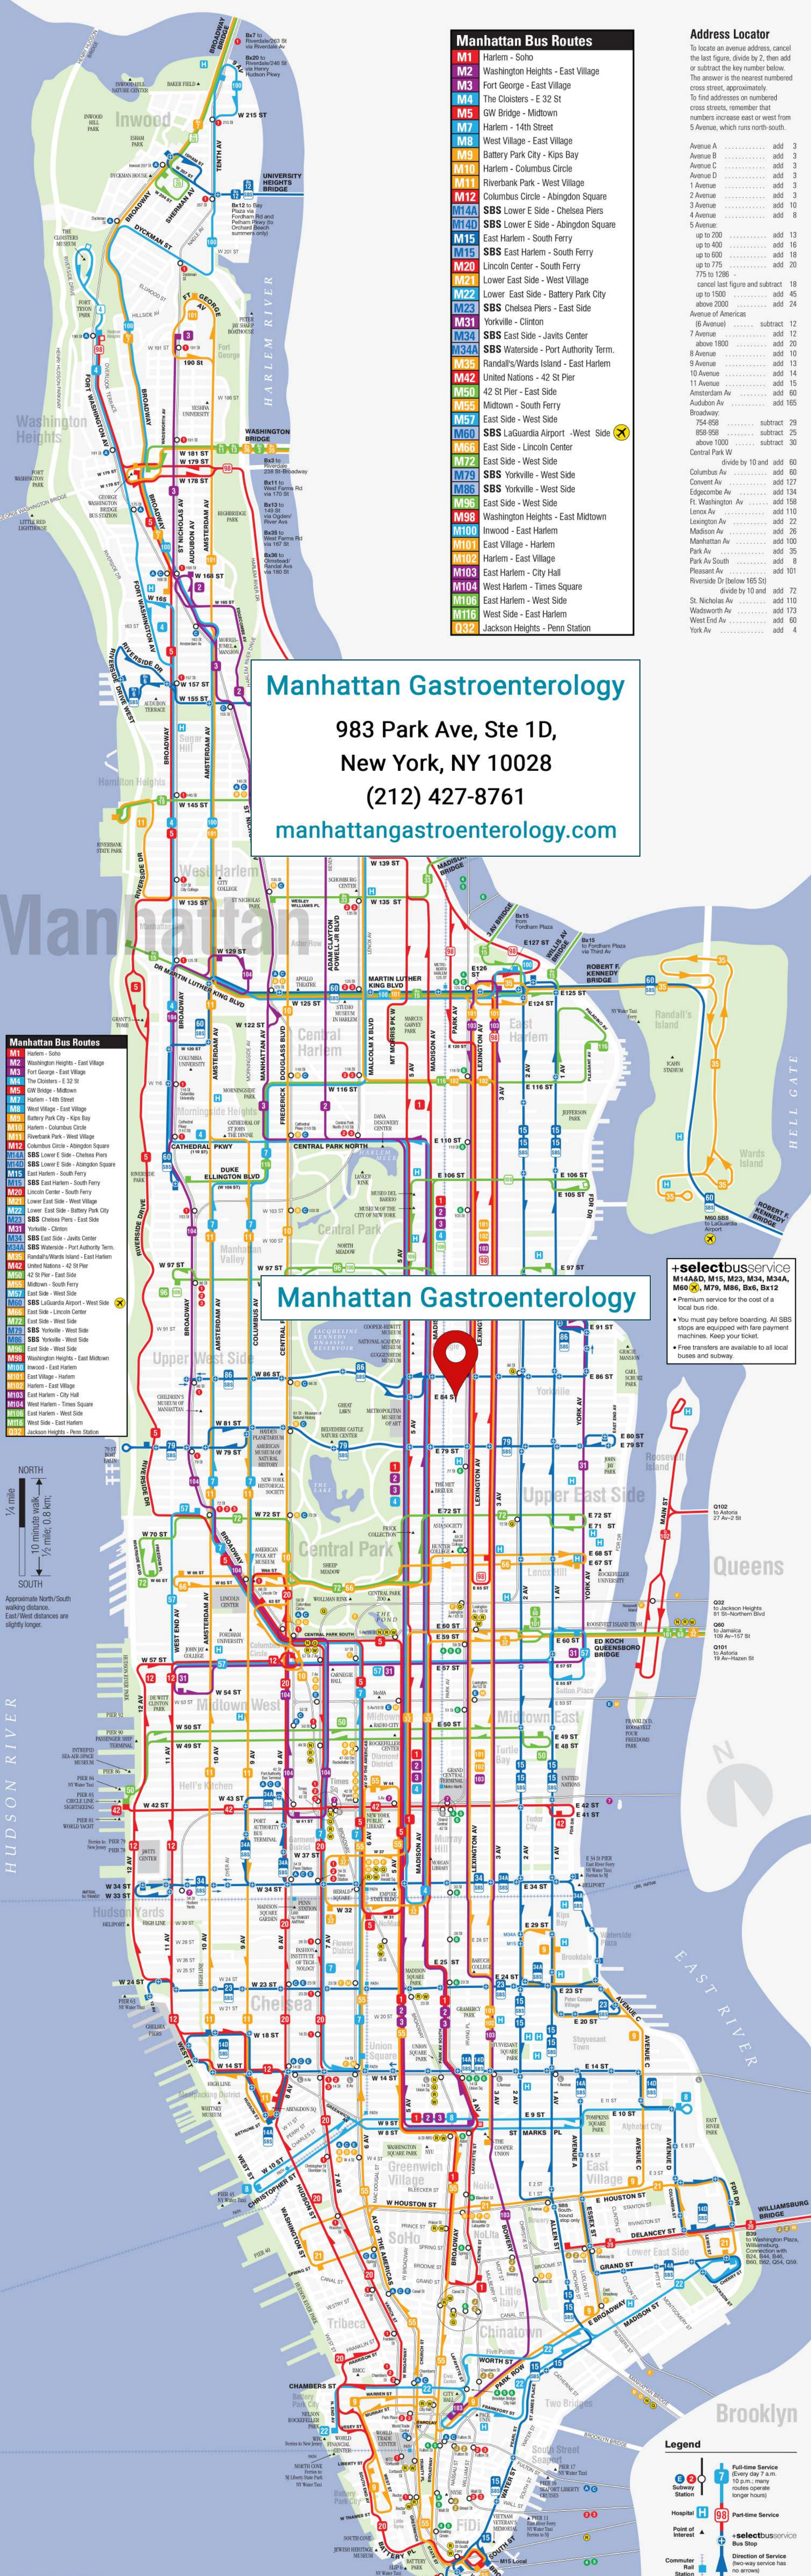

Manhattan Bus Map

Manhattan Bus Routes

M1	Harlem - Soho
M2	Washington Heights - East Village
M3	Fort George - East Village
M4	The Cloisters - E 32 St
M5	GW Bridge - Midtown
M7	Harlem - 14th Street
M8	West Village - East Village
M9	Battery Park City - Kips Bay
M10	Harlem - Columbus Circle
M11	Riverbank Park - West Village
M12	Columbus Circle - Abington Square
M14A	SBS Lower E Side - Chelsea Piers
M15	SBS East Harlem - South Ferry
M20	Lincoln Center - South Ferry
M21	Lower East Side - West Village
M22	Lower East Side - Battery Park City
M23	SBS Chelsea Piers - East Side
M31	Yorkville - Clinton
M34	SBS East Side - Javits Center
M34A	SBS Waterside - Port Authority Term.
M35	Randall's/Wards Island - East Harlem
M42	United Nations - 42 St Pier
M50	42 St Pier - East Side
M55	Midtown - South Ferry
M57	East Side - West Side
M60	SBS LaGuardia Airport - West Side
M66	East Side - Lincoln Center
M72	East Side - West Side
M79	SBS Yorkville - West Side
M86	SBS Yorkville - West Side
M96	East Side - West Side
M98	Washington Heights - East Midtown
M100	Inwood - East Harlem
M101	East Village - Harlem
M102	Harlem - East Village
M103	East Harlem - City Hall
M104	West Harlem - Times Square
M106	East Harlem - West Side
M116	West Side - East Harlem
Q32	Jackson Heights - Penn Station

Address Locator

To locate an avenue address, cancel the last figure, divide by 2, then add or subtract the key number below. The answer is the nearest numbered cross street, approximately. To find addresses on numbered cross streets, remember that numbers increase east or west from 5 Avenue, which runs north-south.

Avenue A	..... add	3
Avenue B	..... add	3
Avenue C	..... add	3
Avenue D	..... add	3
1 Avenue	..... add	3
2 Avenue	..... add	3
3 Avenue	..... add	10
4 Avenue	..... add	8
5 Avenue	..... add	13
up to 200	..... add	16
up to 400	..... add	18
up to 600	..... add	16
up to 775	..... add	20
775 to 1286	..... cancel last figure and subtract	18
up to 1500	..... add	45
above 2000	..... add	24
Avenue of Americas (6 Avenue)	..... subtract	12
7 Avenue	..... add	12
above 1800	..... add	20
8 Avenue	..... add	10
9 Avenue	..... add	13
10 Avenue	..... add	14
11 Avenue	..... add	15
Amsterdam Av	..... add	60
Audubon Av	..... add	165
Broadway	..... subtract	29
754-858	..... subtract	25
858-958	..... subtract	29
above 1000	..... subtract	30
Central Park W	..... divide by 10 and	add 60
Columbus Av	..... add	60
Convent Av	..... add	127
Edgcombe Av	..... add	134
Ft. Washington Av	..... add	158
Lenox Av	..... add	110
Lexington Av	..... add	22
Madison Av	..... add	26
Manhattan Av	..... add	100
Park Av	..... add	35
Park Av South	..... add	8
Pleasant Dr	..... add	101
Riverside Dr (below 165 St)	..... divide by 10 and	add 72
St. Nicholas Av	..... add	110
Wadsworth Av	..... add	173
West End Av	..... add	60
York Av	..... add	4

Manhattan Gastroenterology
983 Park Ave, Ste 1D,
New York, NY 10028
(212) 427-8761
manhattangastroenterology.com

Manhattan Gastroenterology