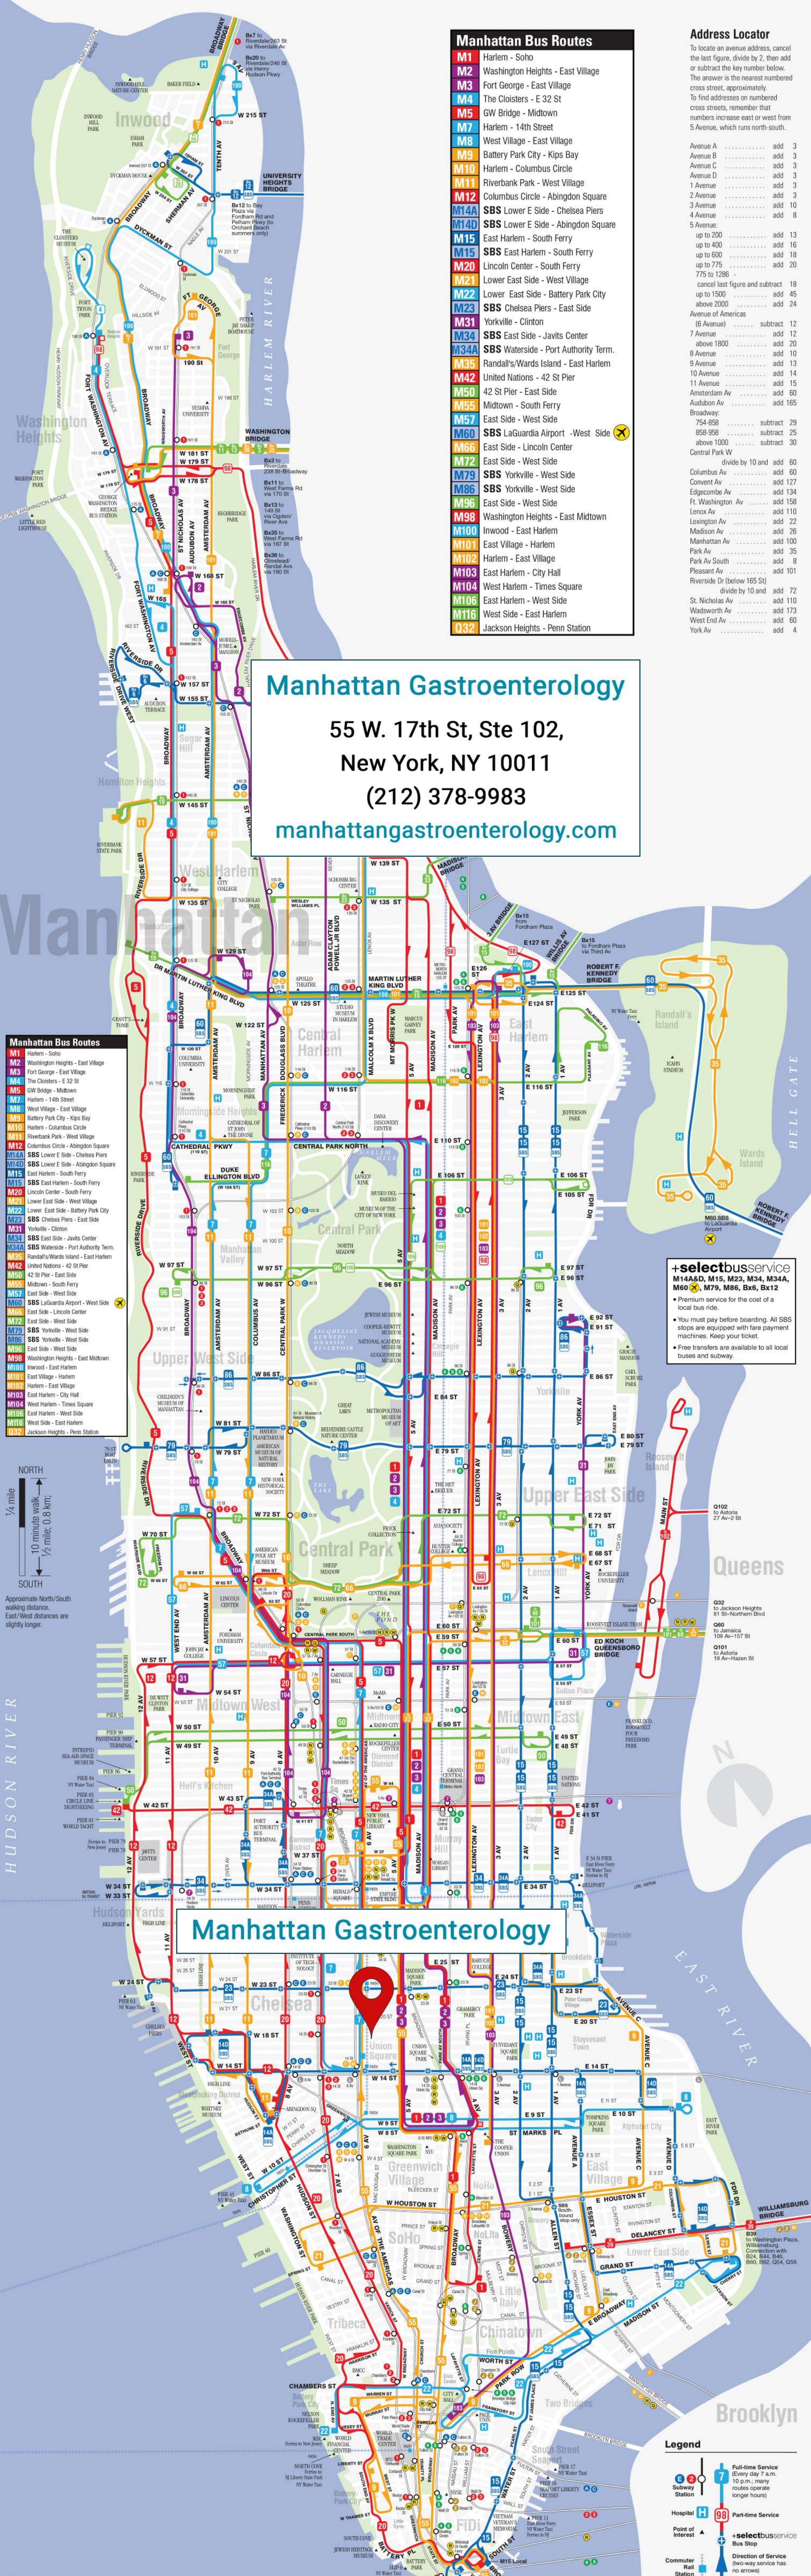

Manhattan Bus Map

Manhattan Bus Routes

M1	Harlem - Soho
M2	Washington Heights - East Village
M3	Fort George - East Village
M4	The Cloisters - E 32 St
M5	GW Bridge - Midtown
M7	Harlem - 14th Street
M8	West Village - East Village
M9	Battery Park City - Kips Bay
M10	Harlem - Columbus Circle
M11	Riverbank Park - West Village
M12	Columbus Circle - Abington Square
M14A	SBS Lower E Side - Chelsea Piers
M15	SBS East Harlem - South Ferry
M20	Lincoln Center - South Ferry
M21	Lower East Side - West Village
M22	Lower East Side - Battery Park City
M23	SBS Chelsea Piers - East Side
M31	Yorkville - Clinton
M34	SBS East Side - Javits Center
M34A	SBS Waterside - Port Authority Term.
M35	Randall's/Wards Island - East Harlem
M42	United Nations - 42 St Pier
M50	42 St Pier - East Side
M55	Midtown - South Ferry
M57	East Side - West Side
M60	SBS LaGuardia Airport - West Side
M66	East Side - Lincoln Center
M72	East Side - West Side
M79	SBS East Side - West Side
M86	SBS Yorkville - West Side
M96	East Side - West Side
M98	Washington Heights - East Midtown
M100	Inwood - East Harlem
M101	East Village - Harlem
M102	Harlem - East Village
M103	East Harlem - City Hall
M104	West Harlem - Times Square
M106	East Harlem - West Side
M116	West Side - East Harlem
Q32	Jackson Heights - Penn Station

Address Locator

To locate an avenue address, cancel the last figure, divide by 2, then add or subtract the key number below. The answer is the nearest numbered cross street, approximately. To find addresses on numbered cross streets, remember that numbers increase east or west from 5 Avenue, which runs north-south.

NORTH

1/4 mile

10 minute walk

1/2 mile; 0.8 km

SOUTH

Approximate North/South walking distances. East/West distances are slightly longer.